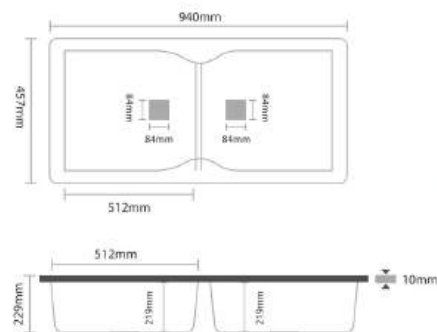

DOUBLE BOWL SINK

Overall Sink Size:
37x18x9 Inch

Finish:
Granite, Metallic

Weight:
22 Kgs. (Approx)