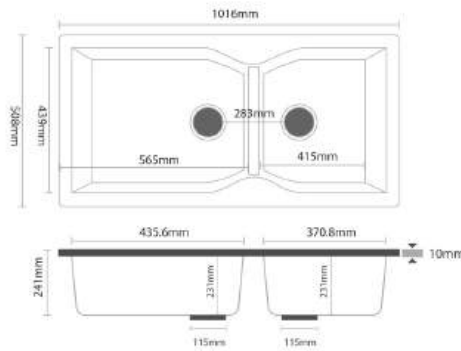

Sr. No	Overall Dimension (Length x Width x Depth)	Bowl Dimension (Length x Width x Depth)
1	18"x16"x8" inch (455 x 405 x 205mm)	16"x14" inch (405 x 355mm)
2	20"x17"x8" inch (510 x 430 x 205mm)	18"x15" inch (455 x 380mm)
3	21"x18"x8" inch (535 x 455 x 205mm)	19"x16" inch (485 x 405mm)
4	22"x18"x8" inch (560 x 455 x 205mm)	20"x16" inch (510 x 405mm)
5	24"x18"x8" inch (610 x 455 x 205mm)	22"x16" inch (560 x 405mm)
6	24"x18"x9" inch (610 x 455 x 230mm)	22"x16" inch (560 x 405mm)
7	24"x18"x10" inch (610 x 455 x 255mm)	22"x16" inch (560 x 405mm)

Sr. No	Overall Dimension (Length x Width x Depth)	Bowl Dimension (Length x Width x Depth)
1	16"x14"x7" inch (405 x 355 x 180mm)	14"x12" inch (355 x 305mm)
2	16"x16"x7" inch (405 x 405 x 180mm)	14"x14" inch (355 x 355mm)
3	18"x16"x8" inch (455 x 405 x 205mm)	16"x14" inch (405 x 355mm)
4	20"x17"x8" inch (510 x 430 x 205mm)	18"x15" inch (455 x 380mm)
5	21"x18"x8" inch (535 x 455 x 205mm)	19"x16" inch (485 x 405mm)
6	22"x18"x8" inch (560 x 455 x 205mm)	20"x16" inch (510 x 405mm)
7	24"x18"x8" inch (610 x 455 x 205mm)	22"x16" inch (560 x 405mm)
8	24"x18"x9" inch (610 x 455 x 230mm)	22"x16" inch (560 x 405mm)

Including Accessories :

Finish : Mirror

Sr. No	Overall Dimension (Length x Width x Depth)	Bowl Dimension (Length x Width x Depth)
10	24"x18"x7" inch (610 x 455 x 180mm)	22"x16" inch (560 x 405mm)
11	24"x18"x8" inch (610 x 455 x 205mm)	22"x16" inch (560 x 405mm)
12	24"x18"x9" inch (610 x 455 x 230mm)	22"x16" inch (560 x 405mm)

Weight:
22 Kgs. (Approx)

**DOUBLE BOWL
SINK**

Overall Sink Size:
40x20x9.5 Inch

Finish:
Granite, Metallic

Weight:
27 Kgs. (Approx)

**DOUBLE BOWL
SINK**

Overall Sink Size:
45x20x9.5 Inch

Finish:
Granite, Metallic