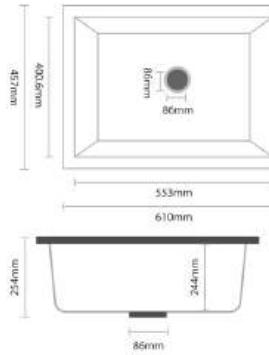

**SINGLE BOWL
SINK**

Overall Sink Size:
24x18x10 Inch

Finish:
Granite, Metallic

Weight:
12.5 Kgs. (Approx)