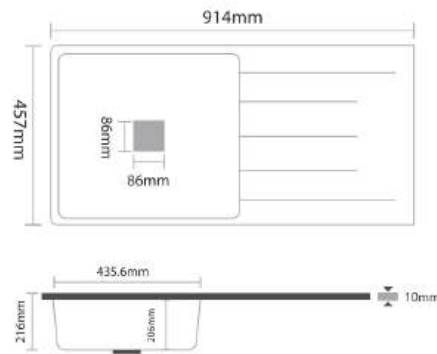

Sr. No	Overall Dimension (Length x Width x Depth)	Bowl Dimension (Length x Width x Depth)
1	18"x16"x8" inch (455 x 405 x 205mm)	16"x14" inch (405 x 355mm)
2	20"x17"x8" inch (510 x 430 x 205mm)	18"x15" inch (455 x 380mm)
3	21"x18"x8" inch (535 x 455 x 205mm)	19"x16" inch (485 x 405mm)
4	22"x18"x8" inch (560 x 455 x 205mm)	20"x16" inch (510 x 405mm)
5	24"x18"x8" inch (610 x 455 x 205mm)	22"x16" inch (560 x 405mm)
6	24"x18"x9" inch (610 x 455 x 230mm)	22"x16" inch (560 x 405mm)
7	24"x18"x10" inch (610 x 455 x 255mm)	22"x16" inch (560 x 405mm)

Sr. No	Overall Dimension (Length x Width x Depth)	Bowl Dimension (Length x Width x Depth)
1	16"x14"x7" inch (405 x 355 x 180mm)	14"x12" inch (355 x 305mm)
2	16"x16"x7" inch (405 x 405 x 180mm)	14"x14" inch (355 x 355mm)
3	18"x16"x8" inch (455 x 405 x 205mm)	16"x14" inch (405 x 355mm)
4	20"x17"x8" inch (510 x 430 x 205mm)	18"x15" inch (455 x 380mm)
5	21"x18"x8" inch (535 x 455 x 205mm)	19"x16" inch (485 x 405mm)
6	22"x18"x8" inch (560 x 455 x 205mm)	20"x16" inch (510 x 405mm)
7	24"x18"x8" inch (610 x 455 x 205mm)	22"x16" inch (560 x 405mm)
8	24"x18"x9" inch (610 x 455 x 230mm)	22"x16" inch (560 x 405mm)

Including Accessories :

Finish : Mirror

Sr. No	Overall Dimension (Length x Width x Depth)	Bowl Dimension (Length x Width x Depth)
10	24"x18"x7" inch (610 x 455 x 180mm)	22"x16" inch (560 x 405mm)
11	24"x18"x8" inch (610 x 455 x 205mm)	22"x16" inch (560 x 405mm)
12	24"x18"x9" inch (610 x 455 x 230mm)	22"x16" inch (560 x 405mm)

Weight:
14 Kgs. (Approx)

DRAIN BOARD SINK

Overall Sink Size:
36x18x8.5 Inch

Finish:
Granite, Metallic

Weight:
17 Kgs. (Approx)

DOUBLE BOWL SINK

Overall Sink Size:
37x18x9 Inch

Finish:
Granite, Metallic