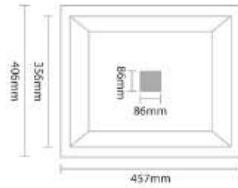

**SINGLE BOWL
SINK**

Overall Sink Size:
16x18x8.5 Inch

Finish:
Granite, Metallic

Weight:
9.0 Kgs. (Approx)