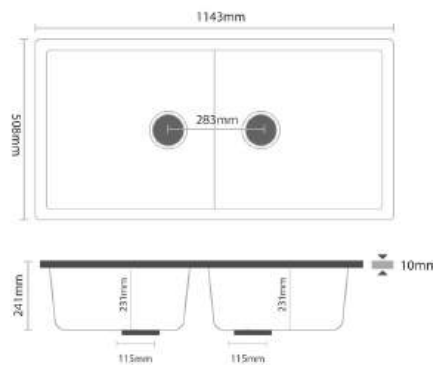

**DOUBLE BOWL
SINK**

Overall Sink Size:
45x20x9.5 Inch

Finish:
Granite, Metallic

Weight:
27 Kgs. (Approx)