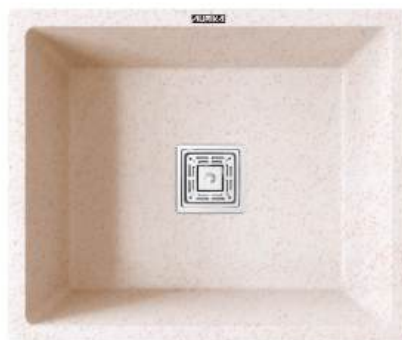

Peach Granite