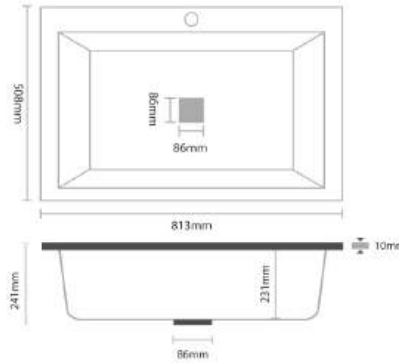

Sr. No	Overall Dimension (Length x Width x Depth)	Bowl Dimension (Length x Width x Depth)
1	18"x16"x8" inch (455 x 405 x 205mm)	16"x14" inch (405 x 355mm)
2	20"x17"x8" inch (510 x 430 x 205mm)	18"x15" inch (455 x 380mm)
3	21"x18"x8" inch (535 x 455 x 205mm)	19"x16" inch (485 x 405mm)
4	22"x18"x8" inch (560 x 455 x 205mm)	20"x16" inch (510 x 405mm)
5	24"x18"x8" inch (610 x 455 x 205mm)	22"x16" inch (560 x 405mm)
6	24"x18"x9" inch (610 x 455 x 230mm)	22"x16" inch (560 x 405mm)
7	24"x18"x10" inch (610 x 455 x 255mm)	22"x16" inch (560 x 405mm)

Sr. No	Overall Dimension (Length x Width x Depth)	Bowl Dimension (Length x Width x Depth)
1	16"x14"x7" inch (405 x 355 x 180mm)	14"x12" inch (355 x 305mm)
2	16"x16"x7" inch (405 x 405 x 180mm)	14"x14" inch (355 x 355mm)
3	18"x16"x8" inch (455 x 405 x 205mm)	16"x14" inch (405 x 355mm)
4	20"x17"x8" inch (510 x 430 x 205mm)	18"x15" inch (455 x 380mm)
5	21"x18"x8" inch (535 x 455 x 205mm)	19"x16" inch (485 x 405mm)
6	22"x18"x8" inch (560 x 455 x 205mm)	20"x16" inch (510 x 405mm)
7	24"x18"x8" inch (610 x 455 x 205mm)	22"x16" inch (560 x 405mm)
8	24"x18"x9" inch (610 x 455 x 230mm)	22"x16" inch (560 x 405mm)

Including Accessories :

Finish : Mirror

Sr. No	Overall Dimension (Length x Width x Depth)	Bowl Dimension (Length x Width x Depth)
10	24"x18"x7" inch (610 x 455 x 180mm)	22"x16" inch (560 x 405mm)
11	24"x18"x8" inch (610 x 455 x 205mm)	22"x16" inch (560 x 405mm)
12	24"x18"x9" inch (610 x 455 x 230mm)	22"x16" inch (560 x 405mm)

Overall Sink Size:
24x18x10 Inch

Finish:
Granite, Metallic

Weight:
12.5 Kgs. (Approx)

Tap Hole Sink
COLLECTION

**SINGLE BOWL
SINK WITH TAP HOLE**

Overall Sink Size:
30x20x9.5 Inch

Finish:
Granite, Metallic

Weight:
17 Kgs. (Approx)