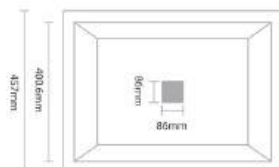

Sr. No	Overall Dimension (Length x Width x Depth)	Bowl Dimension (Length x Width x Depth)
1	18"x16"x8" inch (455 x 405 x 205mm)	16"x14" inch (405 x 355mm)
2	20"x17"x8" inch (510 x 430 x 205mm)	18"x15" inch (455 x 380mm)
3	21"x18"x8" inch (535 x 455 x 205mm)	19"x16" inch (485 x 405mm)
4	22"x18"x8" inch (560 x 455 x 205mm)	20"x16" inch (510 x 405mm)
5	24"x18"x8" inch (610 x 455 x 205mm)	22"x16" inch (560 x 405mm)
6	24"x18"x9" inch (610 x 455 x 230mm)	22"x16" inch (560 x 405mm)
7	24"x18"x10" inch (610 x 455 x 255mm)	22"x16" inch (560 x 405mm)

Sr. No	Overall Dimension (Length x Width x Depth)	Bowl Dimension (Length x Width x Depth)
1	16"x14"x7" inch (405 x 355 x 180mm)	14"x12" inch (355 x 305mm)
2	16"x16"x7" inch (405 x 405 x 180mm)	14"x14" inch (355 x 355mm)
3	18"x16"x8" inch (455 x 405 x 205mm)	16"x14" inch (405 x 355mm)
4	20"x17"x8" inch (510 x 430 x 205mm)	18"x15" inch (455 x 380mm)
5	21"x18"x8" inch (535 x 455 x 205mm)	19"x16" inch (485 x 405mm)
6	22"x18"x8" inch (560 x 455 x 205mm)	20"x16" inch (510 x 405mm)
7	24"x18"x8" inch (610 x 455 x 205mm)	22"x16" inch (560 x 405mm)
8	24"x18"x9" inch (610 x 455 x 230mm)	22"x16" inch (560 x 405mm)

Including Accessories :

Finish : Mirror

Sr. No	Overall Dimension (Length x Width x Depth)	Bowl Dimension (Length x Width x Depth)
10	24"x18"x7" inch (610 x 455 x 180mm)	22"x16" inch (560 x 405mm)
11	24"x18"x8" inch (610 x 455 x 205mm)	22"x16" inch (560 x 405mm)
12	24"x18"x9" inch (610 x 455 x 230mm)	22"x16" inch (560 x 405mm)

Overall Sink Size:
21x18x8.5 Inch

Finish:
Granite, Metallic

Weight:
10.5 Kgs. (Approx)

**SINGLE BOWL
SINK**

Overall Sink Size:
24x18x8.5 Inch

Finish:
Granite, Metallic

Weight:
11.5 Kgs. (Approx)

**SINGLE BOWL
SINK**