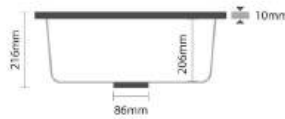

**SINGLE BOWL
SINK**

Overall Sink Size:
16x18x8.5 Inch

Finish:
Granite, Metallic

Weight:
9.0 Kgs. (Approx)