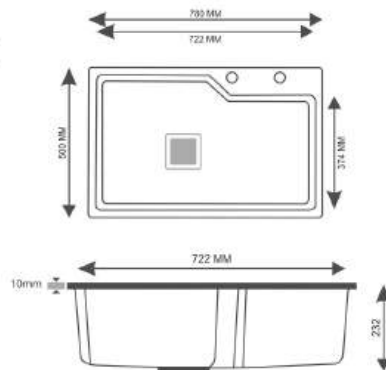

Sr. No	Overall Dimension (Length x Width x Depth)	Bowl Dimension (Length x Width x Depth)
1	16"x14"x7" inch (405 x 355 x 180mm)	14"x12" inch (355 x 305mm)
2	16"x16"x7" inch (405 x 405 x 180mm)	14"x14" inch (355 x 355mm)
3	18"x16"x8" inch (455 x 405 x 205mm)	16"x14" inch (405 x 355mm)
4	20"x17"x8" inch (510 x 430 x 205mm)	18"x15" inch (455 x 380mm)
5	21"x18"x8" inch (535 x 455 x 205mm)	19"x16" inch (485 x 405mm)
6	22"x18"x8" inch (560 x 455 x 205mm)	20"x16" inch (510 x 405mm)
7	24"x18"x8" inch (610 x 455 x 205mm)	22"x16" inch (560 x 405mm)
8	24"x18"x9" inch (610 x 455 x 230mm)	22"x16" inch (560 x 405mm)

Including Accessories :

Finish : Mirror

Sr. No	Overall Dimension (Length x Width x Depth)	Bowl Dimension (Length x Width x Depth)
10	24"x18"x7" inch (610 x 455 x 180mm)	22"x16" inch (560 x 405mm)
11	24"x18"x8" inch (610 x 455 x 205mm)	22"x16" inch (560 x 405mm)
12	24"x18"x9" inch (610 x 455 x 230mm)	22"x16" inch (560 x 405mm)

Overall Sink Size:
24x18x10 Inch

Finish:
Granite, Metallic

Weight:
12.5 Kgs. (Approx)

Tap Hole Sink
COLLECTION

**SINGLE BOWL
SINK WITH TAP HOLE**

Overall Sink Size:
30x20x9.5 Inch

Finish:
Granite, Metallic

Weight:
17 Kgs. (Approx)

Tap Hole Sink
COLLECTION

**SINGLE BOWL
SINK WITH TAP HOLE**

Overall Sink Size:
30x20x9 Inch

Finish:
Granite, Metallic

Weight:
16 Kgs. (Approx)

SINGLE BOWL SINK

Overall Sink Size:
31x19x9.5 Inch

Finish:
Granite, Metallic