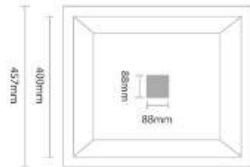

**SINGLE BOWL
SINK**

Overall Sink Size:
21x18x8.5 Inch

Finish:
Granite, Metallic

Weight:
10.5 Kgs. (Approx)