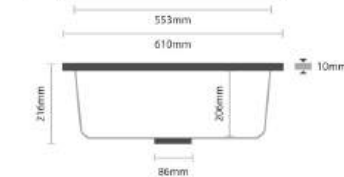

Sr. No	Overall Dimension (Length x Width x Depth)	Bowl Dimension (Length x Width x Depth)
1	18"x16"x8" inch (455 x 405 x 205mm)	16"x14" inch (405 x 355mm)
2	20"x17"x8" inch (510 x 430 x 205mm)	18"x15" inch (455 x 380mm)
3	21"x18"x8" inch (535 x 455 x 205mm)	19"x16" inch (485 x 405mm)
4	22"x18"x8" inch (560 x 455 x 205mm)	20"x16" inch (510 x 405mm)
5	24"x18"x8" inch (610 x 455 x 205mm)	22"x16" inch (560 x 405mm)
6	24"x18"x9" inch (610 x 455 x 230mm)	22"x16" inch (560 x 405mm)
7	24"x18"x10" inch (610 x 455 x 255mm)	22"x16" inch (560 x 405mm)

Sr. No	Overall Dimension (Length x Width x Depth)	Bowl Dimension (Length x Width x Depth)
1	16"x14"x7" inch (405 x 355 x 180mm)	14"x12" inch (355 x 305mm)
2	16"x16"x7" inch (405 x 405 x 180mm)	14"x14" inch (355 x 355mm)
3	18"x16"x8" inch (455 x 405 x 205mm)	16"x14" inch (405 x 355mm)
4	20"x17"x8" inch (510 x 430 x 205mm)	18"x15" inch (455 x 380mm)
5	21"x18"x8" inch (535 x 455 x 205mm)	19"x16" inch (485 x 405mm)
6	22"x18"x8" inch (560 x 455 x 205mm)	20"x16" inch (510 x 405mm)
7	24"x18"x8" inch (610 x 455 x 205mm)	22"x16" inch (560 x 405mm)
8	24"x18"x9" inch (610 x 455 x 230mm)	22"x16" inch (560 x 405mm)

Including Accessories :

Finish : Mirror

Sr. No	Overall Dimension (Length x Width x Depth)	Bowl Dimension (Length x Width x Depth)
10	24"x18"x7" inch (610 x 455 x 180mm)	22"x16" inch (560 x 405mm)
11	24"x18"x8" inch (610 x 455 x 205mm)	22"x16" inch (560 x 405mm)
12	24"x18"x9" inch (610 x 455 x 230mm)	22"x16" inch (560 x 405mm)

Overall Sink Size:
21x18x8.5 Inch

Finish:
Granite, Metallic

Weight:
10.5 Kgs. (Approx)

**SINGLE BOWL
SINK**

Overall Sink Size:
24x18x8.5 Inch

Finish:
Granite, Metallic

Weight:
11.5 Kgs. (Approx)

**SINGLE BOWL
SINK**