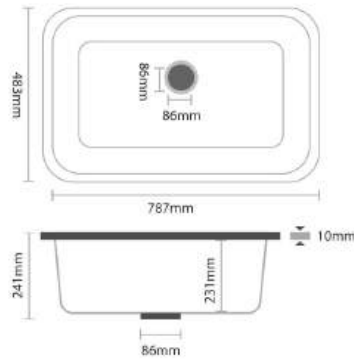

SINGLE BOWL SINK

Overall Sink Size:
31x19x9.5 Inch

Finish:
Granite, Metallic

Weight:
14 Kgs. (Approx)